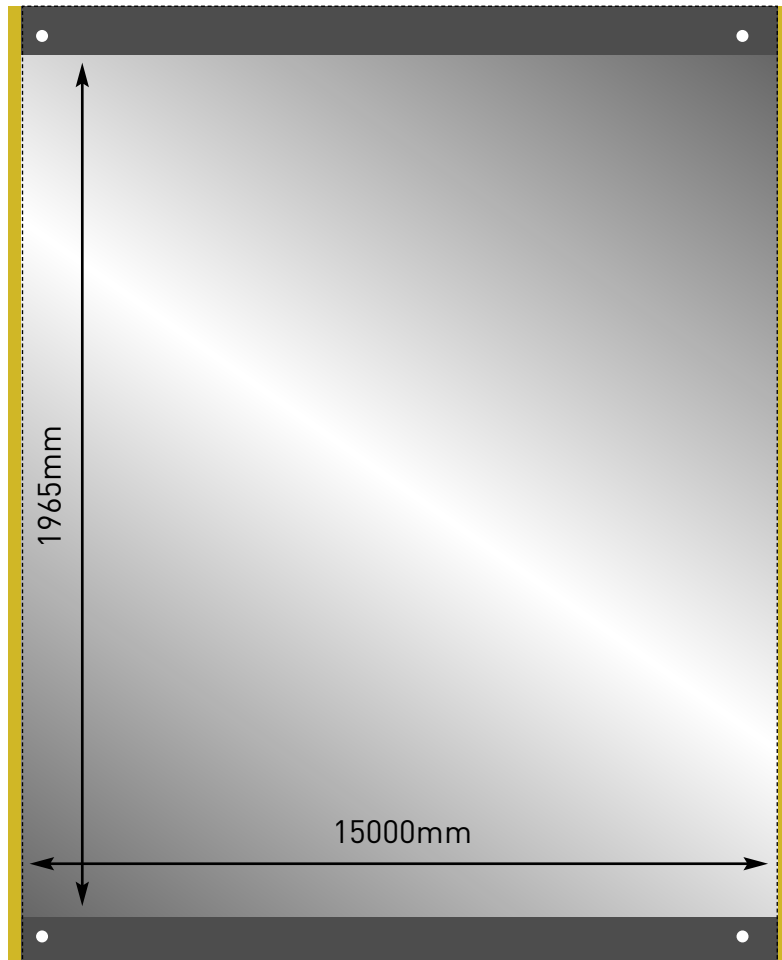

CENTRO 1 (1500mm) Graphic Specification

1965mm x 1500mm

TOP

Visible graphic area
1965mmH x 1500mmW

Finished print size
2200mmH x 1500mmW

Image bleed area
2200mmH x 1520mmW
(10mm to vertical edges of
the design)

BOTTOM