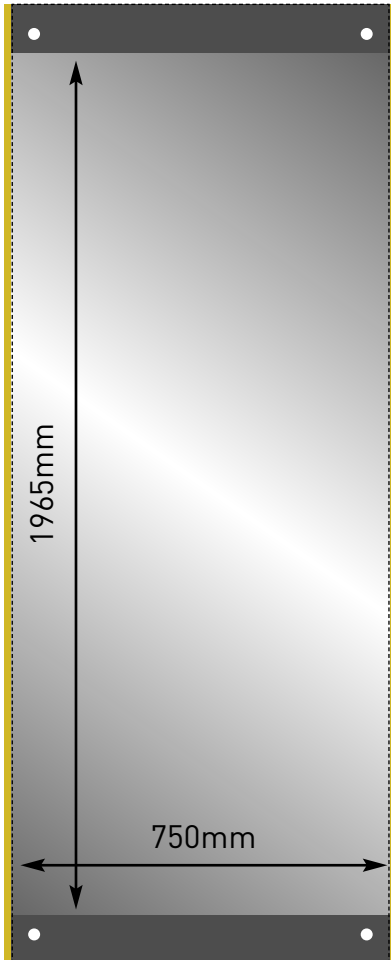

# CENTRO 1 (750mm) Graphic Specification

1965mm x 750mm

TOP

Visible graphic area  
1965mmH x 750mmW

Finished print size  
2200mmH x 750mmW

Image bleed area  
2200mmH x 770mmW  
(10mm to vertical edges of the design)

BOTTOM