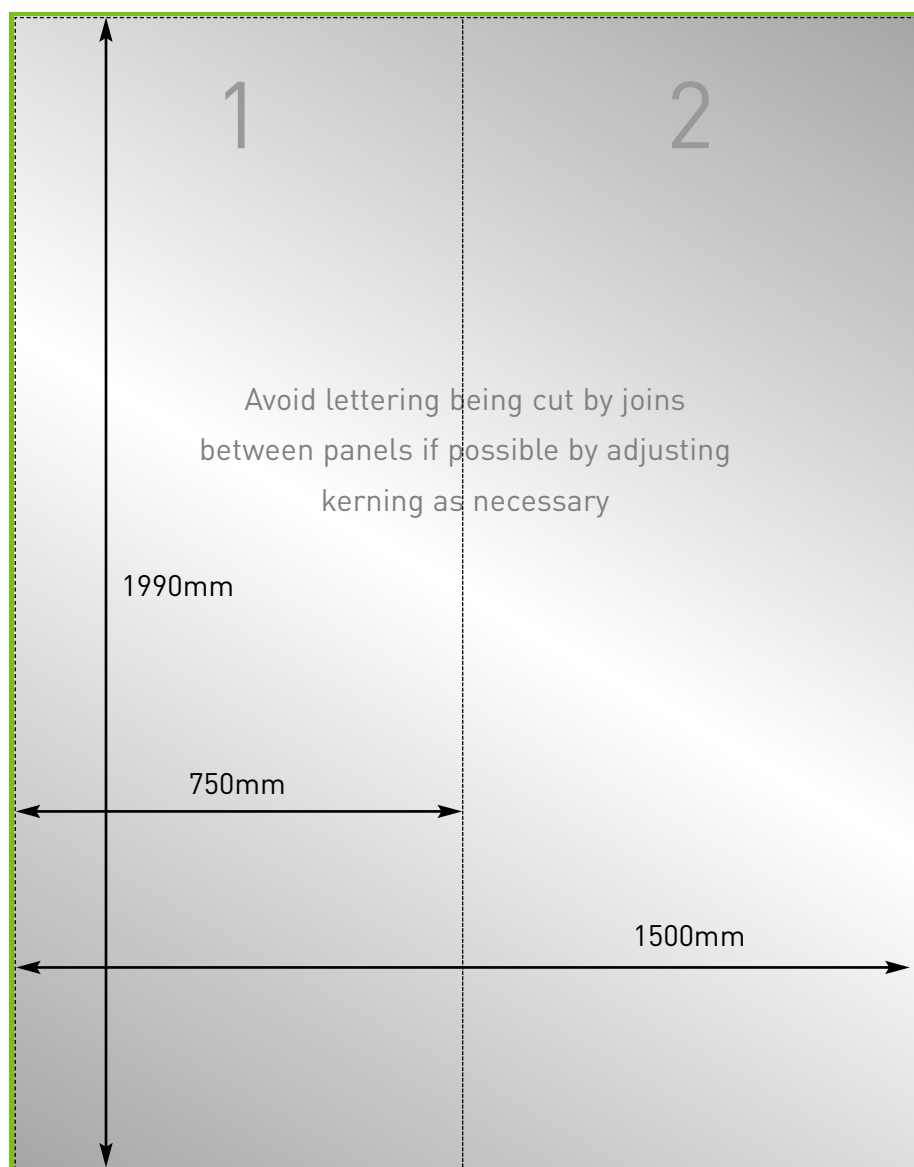

# CENTRO 2 Curved (1500mm) Graphic Specification

1990mm x 1500mm

Visible graphic area  
1990mmH x 1500mmW

Finished print size  
1990mmH x 1500mmW  
(2 panels 750mm width)

Image bleed area  
2010mmH x 1520mmW  
(10mm to all outer edges of the design)