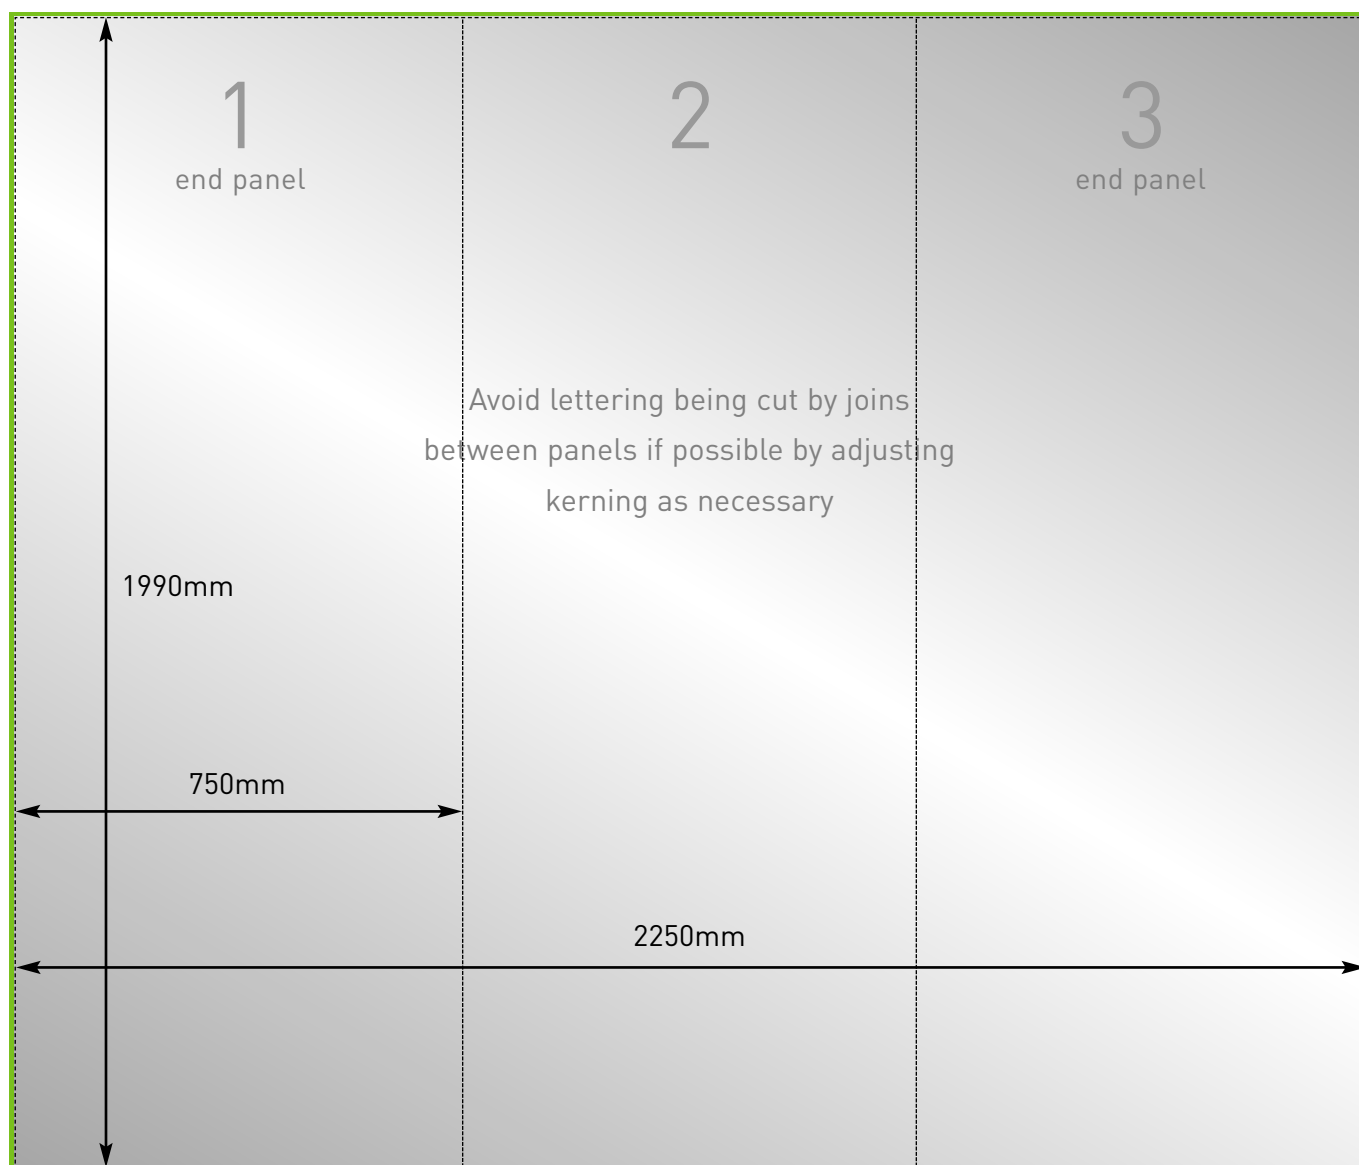

CENTRO 2 Curved (2250mm) Graphic Specification

1990mm x 2250mm

Visible graphic area
1990mmH x 2250mmW

Finished print size
1990mmH x 2250mmW
(3 panels 750mm width)

Image bleed area
2010mmH x 2270mm
(10mm to all outer edges of the design)