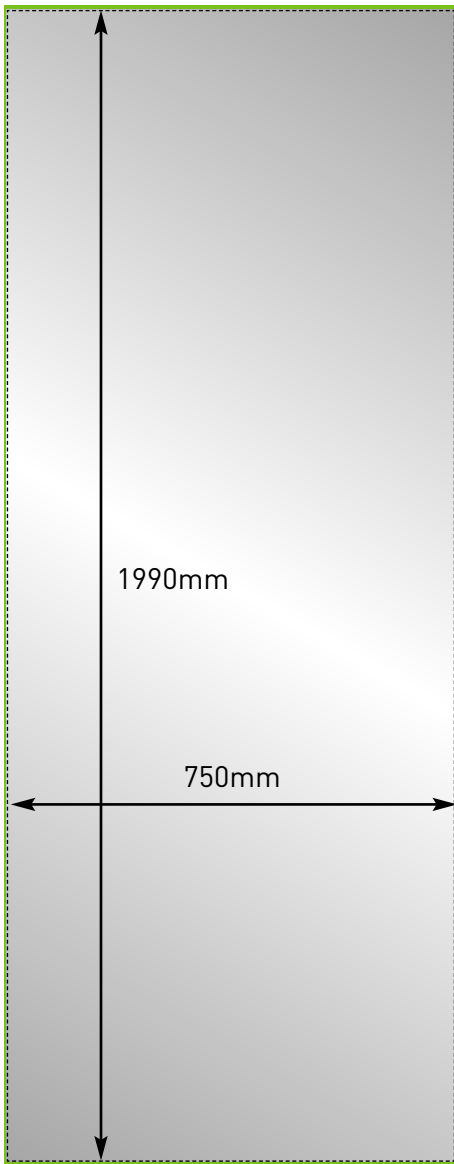

CENTRO 2 Curved (750mm) Graphic Specification

1990mm x 750mm

-  Visible graphic area
1990mmH x 750mmW
-  Finished print size
1990mmH x 750mmW
-  Image bleed area
2010mmH x 770mmW
(10mm to all outer edges of the design)