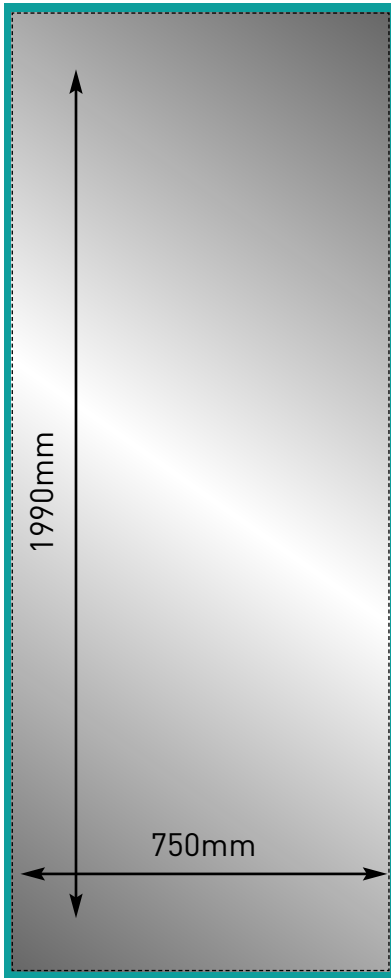

# CENTRO 3 (750mm x1) Graphic Specification

1990mm x 750mm (x1)

TOP

BOTTOM

-  Visible graphic area  
1990mmH x 750mmW (x1)
-  Finished print size  
1990mmH x 750mmW (x1)
-  Image bleed area  
2010mmH x 770mmW  
(10mm to all outer edges of the design)