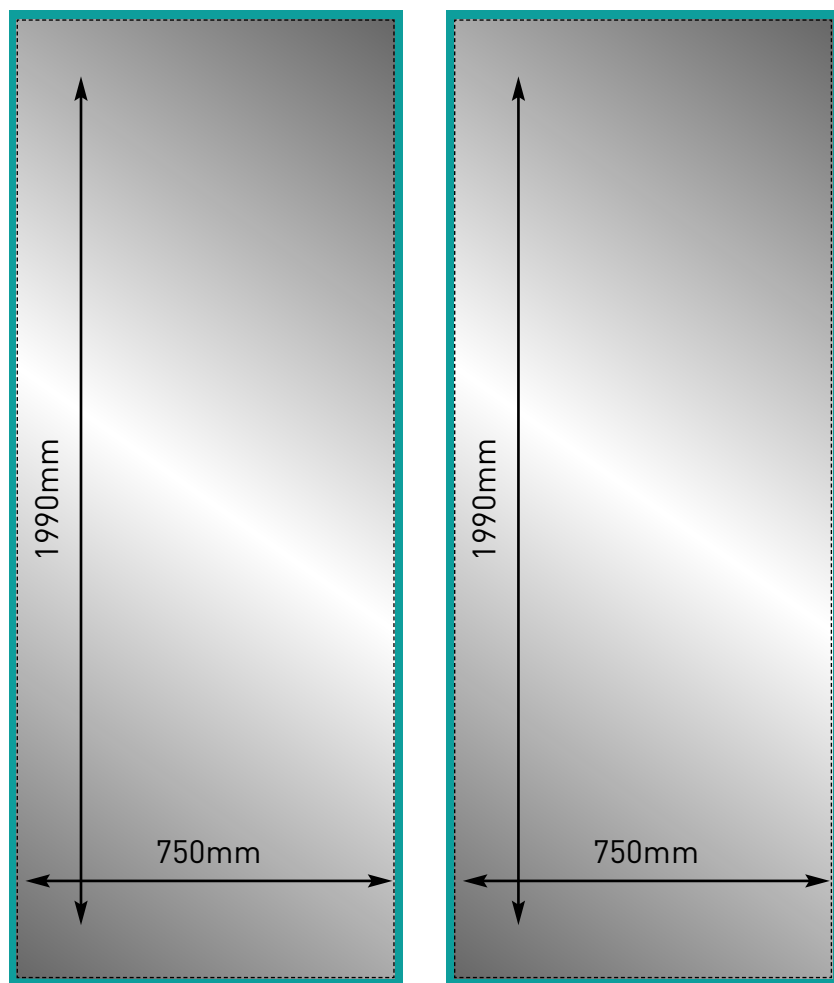

CENTRO 3 (750mm x2) Graphic Specification

1990mm x 750mm (x2)

TOP

BOTTOM

-  Visible graphic area
1990mmH x 750mmW (x2)
-  Finished print size
1990mmH x 750mmW (x2)
-  Image bleed area
2010mmH x 770mmW
(10mm to all outer edges of the design)