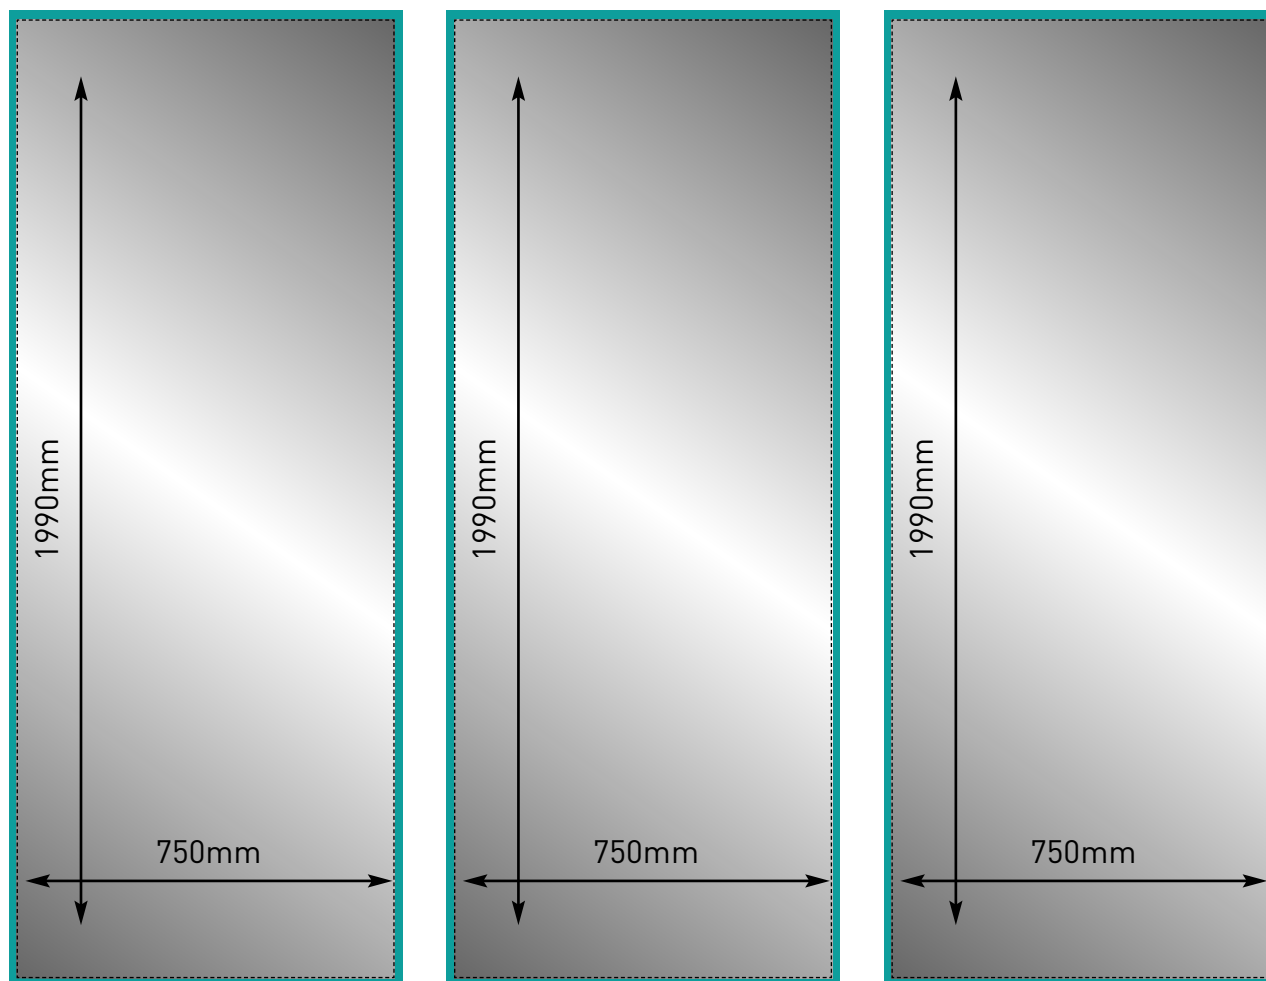

CENTRO 3 (750mm x3) Graphic Specification

1990mm x 750mm (x3)

TOP

BOTTOM

-  Visible graphic area
1990mmH x 750mmW (x3)
-  Finished print size
1990mmH x 750mmW (x3)
-  Image bleed area
2010mmH x 770mmW
(10mm to all outer edges of the design)