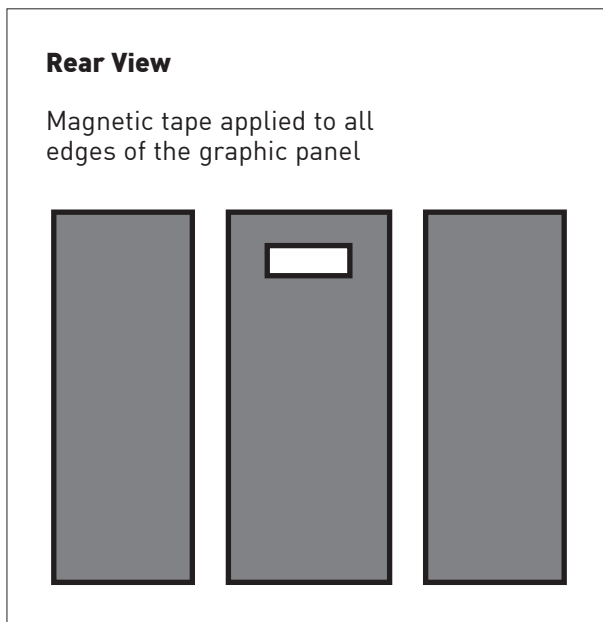

CENTRO Theatre - Set 3 (up to 32" screen) Graphic Specification

1990mm x 950mm (x1)
1990mm x 750mm (x2)

Visible graphic area 1990mmH x 950mmW (x1)
Visible graphic area 1990mmH x 750mmW (x2)

Finished print size 1990mmH x 950mmW (x1)
Finished print size 1990mmH x 750mmW (x2)

Image bleed area 2010mmH x 970mmW (x1)
Image bleed area 2010mmH x 770mmW (x2)
(10mm around all edges)

CENTRO Theatre - Set 3 (up to 42" screen) Graphic Specification

1990mm x 950mm (x1)
1990mm x 750mm (x2)

Visible graphic area 1990mmH x 950mmW (x1)
Visible graphic area 1990mmH x 750mmW (x2)

Finished print size 1990mmH x 950mmW (x1)
Finished print size 1990mmH x 750mmW (x2)

Image bleed area 2010mmH x 970mmW (x1)
Image bleed area 2010mmH x 770mmW (x2)
(10mm around all edges)