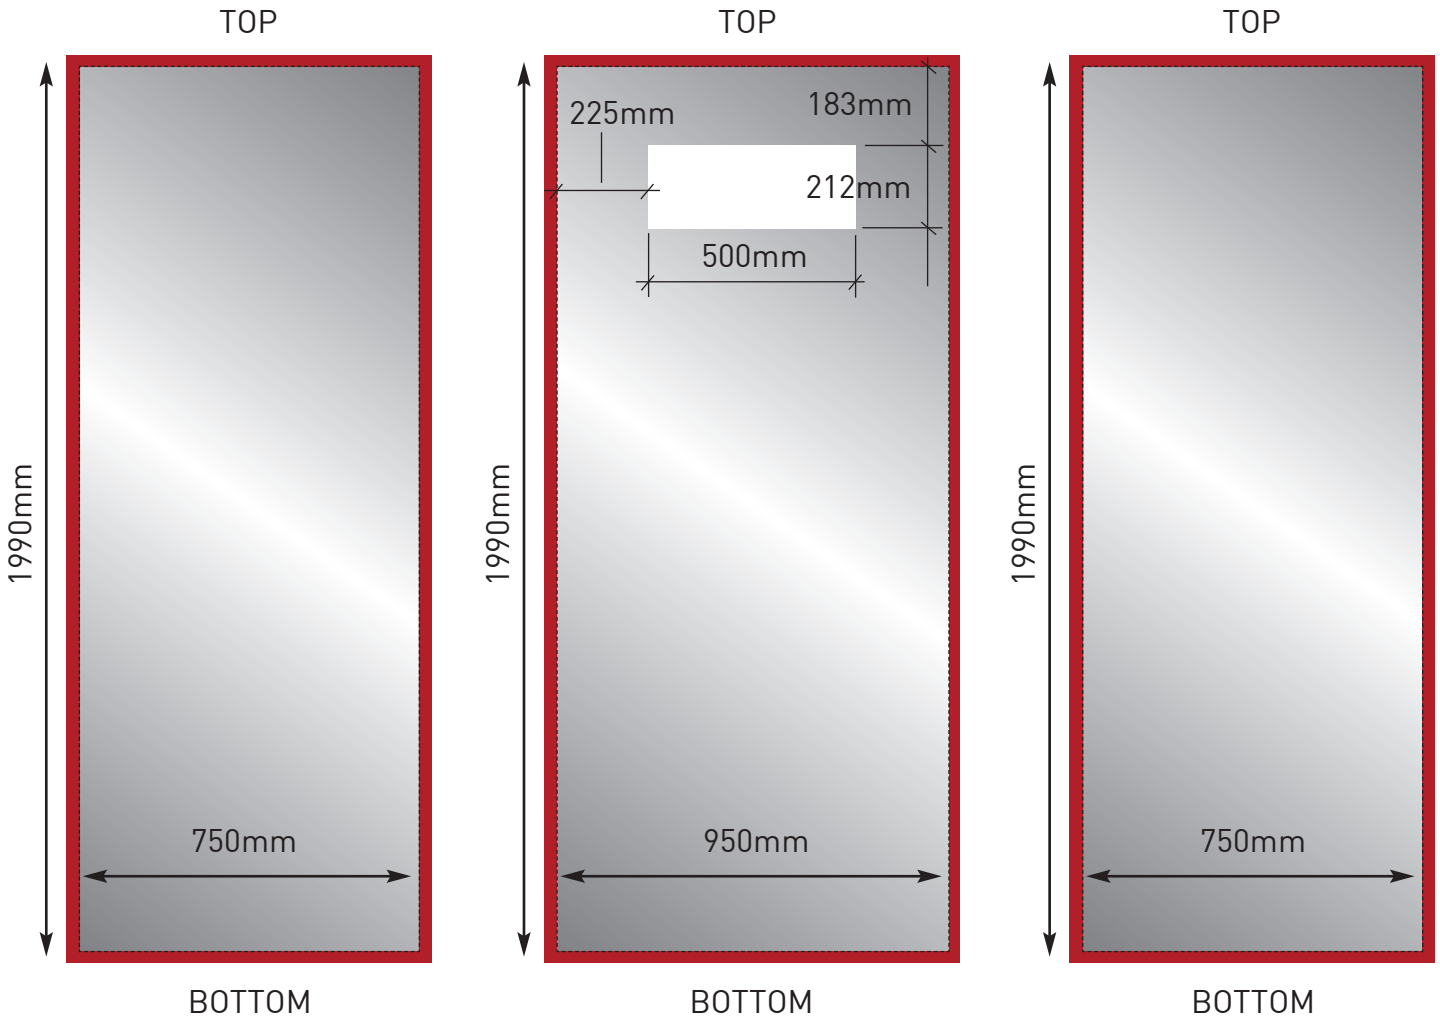

CENTRO Theatre - Set 3 (up to 32" screen) Graphic Specification

1990mm x 950mm (x1)
1990mm x 750mm (x2)

Visible graphic area 1990mmH x 950mmW (x1)
Visible graphic area 1990mmH x 750mmW (x2)

Finished print size 1990mmH x 950mmW (x1)
Finished print size 1990mmH x 750mmW (x2)

Image bleed area 2010mmH x 970mmW (x1)
Image bleed area 2010mmH x 770mmW (x2)
(10mm around all edges)

CENTRO Theatre - Set 3 (up to 42" screen) Graphic Specification

1990mm x 950mm (x1)
1990mm x 750mm (x2)

Visible graphic area 1990mmH x 950mmW (x1)
Visible graphic area 1990mmH x 750mmW (x2)

Finished print size 1990mmH x 950mmW (x1)
Finished print size 1990mmH x 750mmW (x2)

Image bleed area 2010mmH x 970mmW (x1)
Image bleed area 2010mmH x 770mmW (x2)
(10mm around all edges)