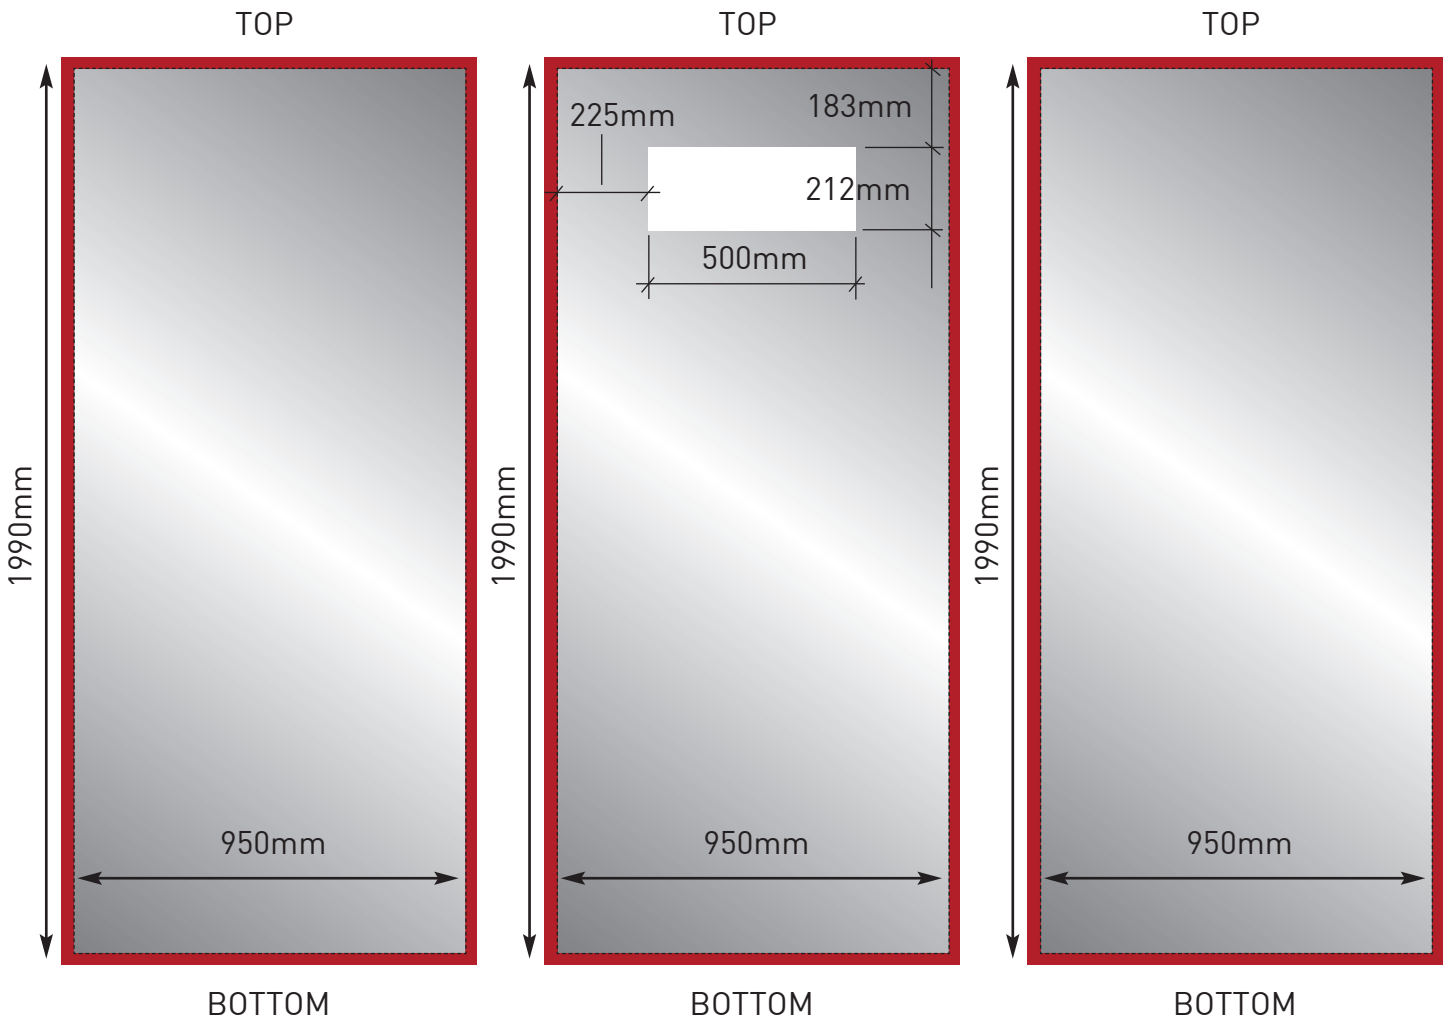

CENTRO Theatre - Set 4 (up to 32" screen) Graphic Specification

1990mm x 950mm (x3)

- Visible graphic area 1990mmH x 950mmW (x3)
- Finished print size 1990mmH x 950mmW (x3)
- Image bleed area 2010mmH x 970mmW (x3)
(10mm around all edges)

CENTRO Theatre - Set 4 (up to 42" screen) Graphic Specification

1990mm x 950mm (x3)

-  Visible graphic area 1990mmH x 950mmW (x3)
-  Finished print size 1990mmH x 950mmW (x3)
-  Image bleed area 2010mmH x 970mmW (x3)
(10mm around all edges)