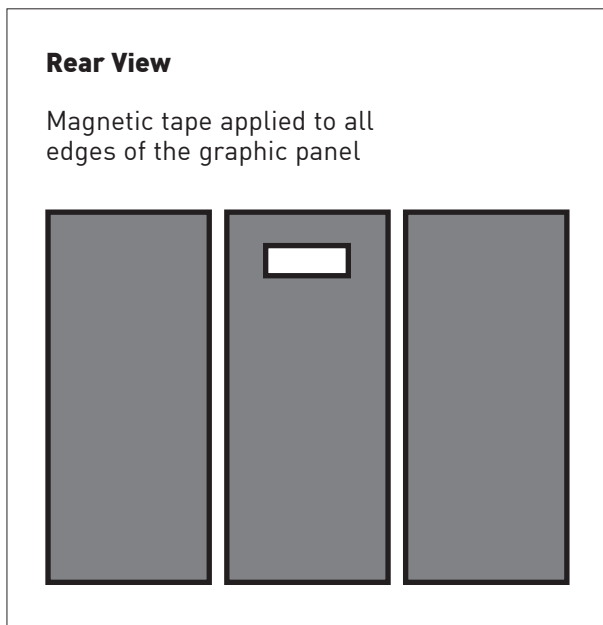

CENTRO Theatre - Set 4 (up to 32" screen) Graphic Specification

1990mm x 950mm (x3)

- Visible graphic area 1990mmH x 950mmW (x3)
- Finished print size 1990mmH x 950mmW (x3)
- Image bleed area 2010mmH x 970mmW (x3)
(10mm around all edges)

CENTRO Theatre - Set 4 (up to 42" screen) Graphic Specification

1990mm x 950mm (x3)

-  Visible graphic area 1990mmH x 950mmW (x3)
-  Finished print size 1990mmH x 950mmW (x3)
-  Image bleed area 2010mmH x 970mmW (x3)
(10mm around all edges)